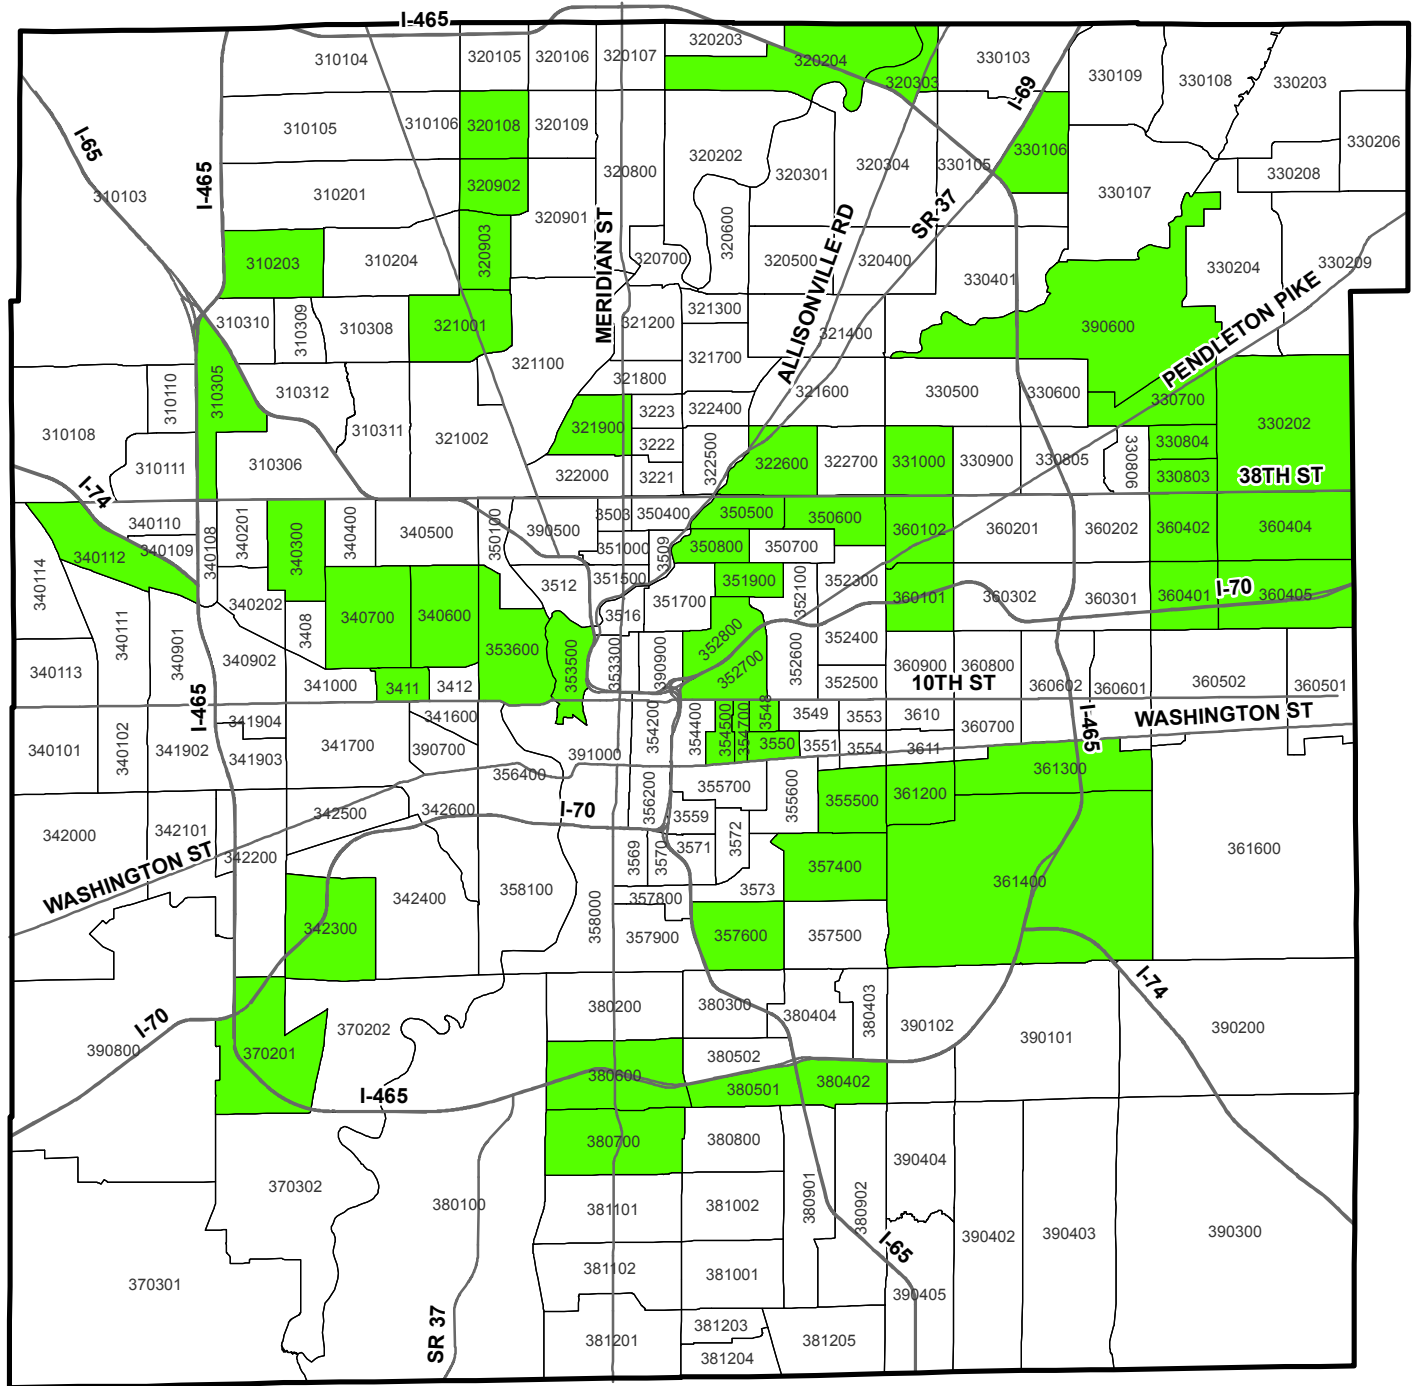

Food Deserts by Census Tract

Marion County, Indiana

- Food Deserts by Census Tract *
- 2010 Census Tract
- County
- Major Roads

April 16, 2014
p:/gis/projects/hq/2014

*Low income and low access to a grocery at 1 mile in urban areas or 10 miles in rural areas