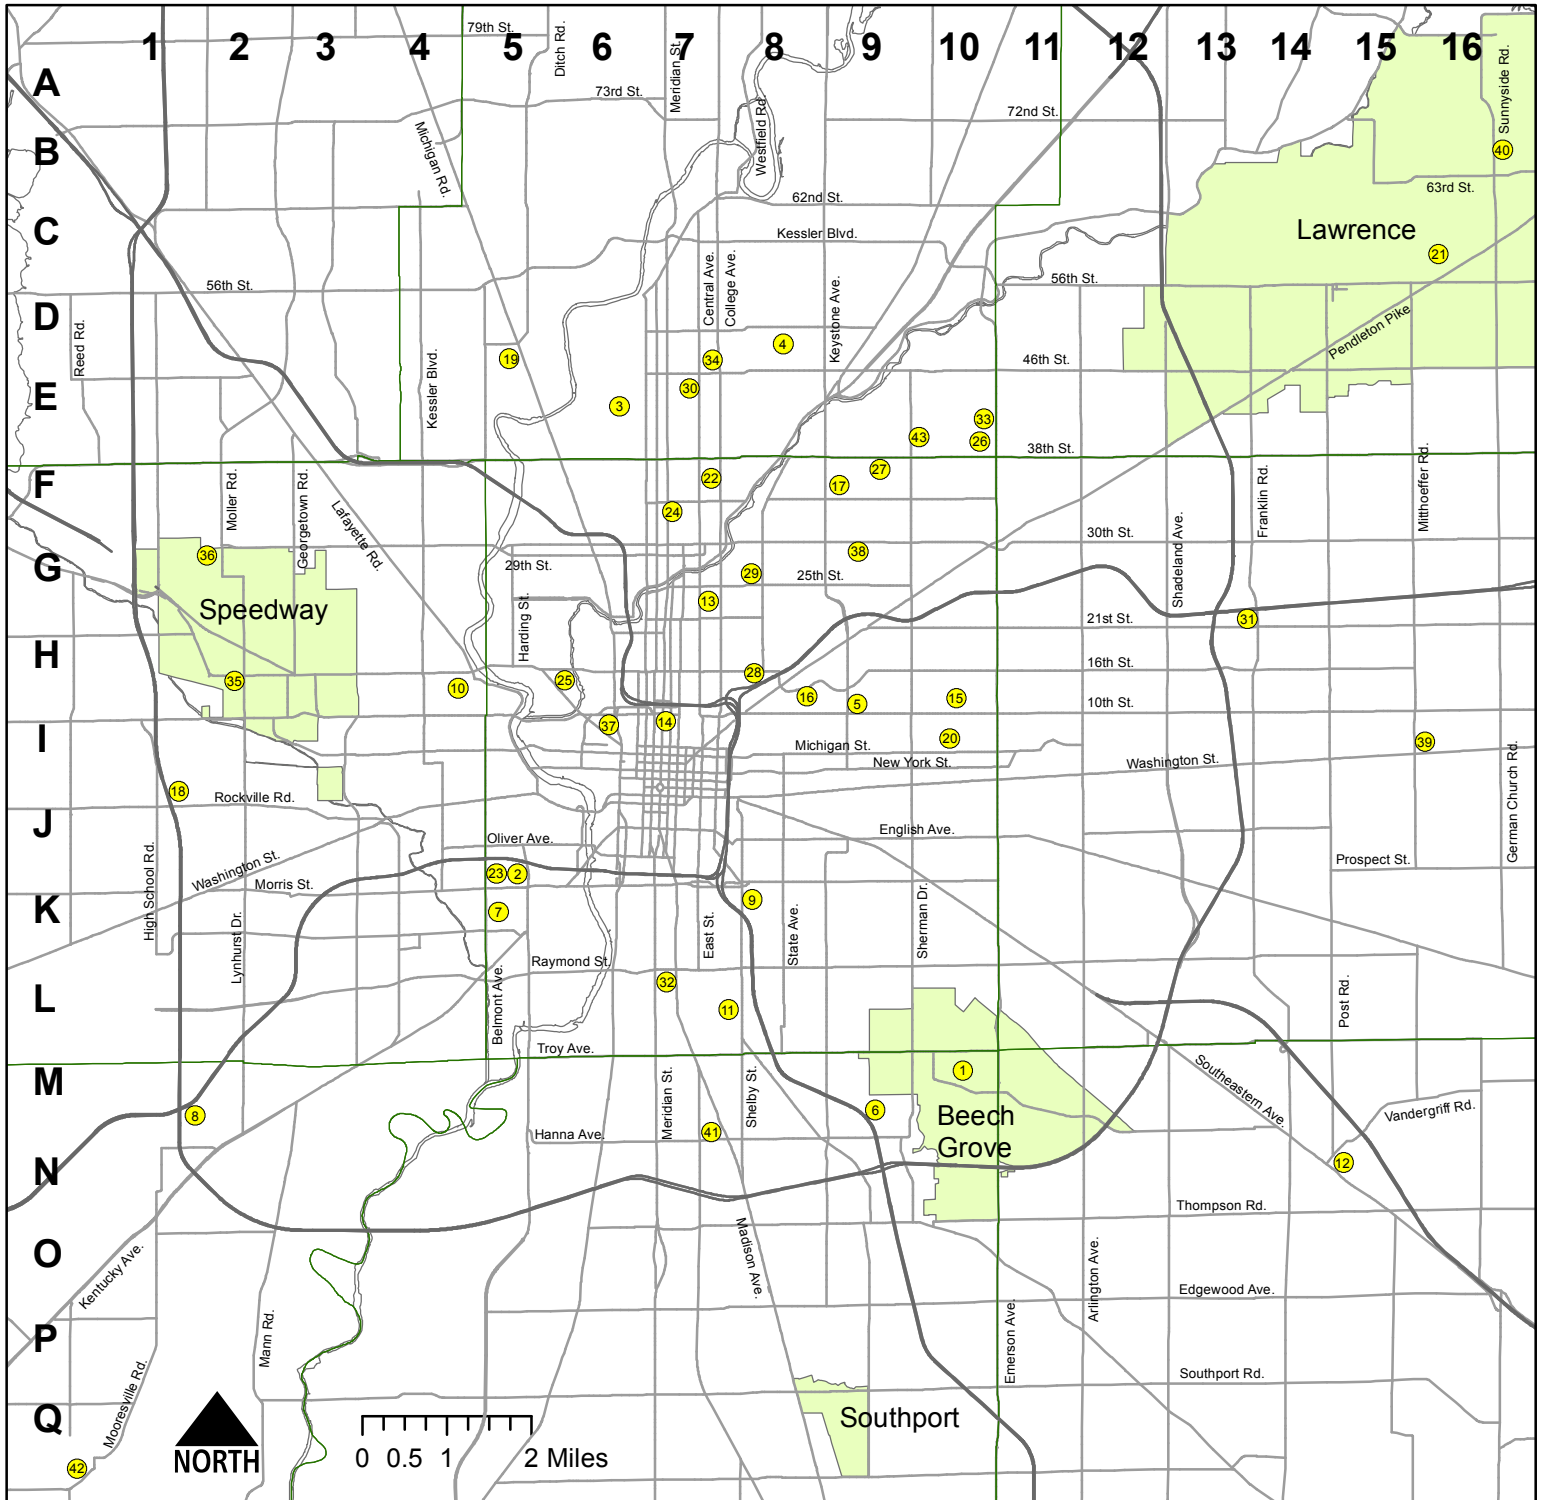

# Food pantries accepting produce donations, Marion County

Showing pantries distributing greater than 8,000 pounds of food in fiscal year 2012-2013

- |   |   |   |  |   |
|---|---|---|--|---|
| 1 Beech Grove Wesleyan Church (M10)<br>120 S. 4th Ave. 317-786-7067               | 10 First Samuel Missionary Baptist Church (H4)<br>1402 N. Bellevue Pl. 317-635-1942 | 19 Light of the World Christian Church (D5)<br>4646 Michigan Rd. 317-987-0123 | 28 New Bethel Missionary Baptist Church (H8)<br>1535 Dr. Andrew J. Brown Ave. 317-636-6622 | 37 St. Philip's Episcopal Church (I6)<br>720 Dr. Martin Luther King, Jr. St. 317-636-1133 |
| 2 Billie's Food Pantry (J5)<br>1754 W. Morris St. 317-634-7722                    | 11 Garfield Park Baptist Church (L7)<br>1061 E. Southern Ave. 317-784-7068          | 20 Linwood Christian Church (I10)<br>4424 E. Michigan St. 317-357-8771        | 29 New Life Community Church (G8)<br>2528 Dr. Andrew J. Brown Ave. 317-254-5685            | 38 Saint Vincent dePaul / Client Choice (G9)<br>3001 E. 30th St. 317-921-1401             |
| 3 Boulevard Place (E6)<br>4731 Kingsley Dr. 317-709-2665                          | 12 God's Bounty (N14)<br>8946 Southeastern Ave. 317-210-3663                        | 21 Loft Pantry (C16)<br>10640 Deme Dr., Ste. P 317-508-0347                   | 30 Northwood Christian Church (E7)<br>4550 Central Ave. 317-294-6861                       | 39 The Movie Theater Church (I15)<br>10202 E. Washington St. 317-894-3160                 |
| 4 Capitol City SDA (D8)<br>1035 N. Oxford St. 317-639-1481                        | 13 Greater Morning Star Baptist Church (G7)<br>519 E. 23rd St. 317-546-3728         | 22 Martin Center (F7)<br>3545 N. College Ave. 927-5158 x105                   | 31 Old Bethel Food Pantry (H13)<br>8032 E. 21st St. 317-354-8858                           | 40 The Sharing Place (B16)<br>6501 Sunnyside Rd. 317-359-5467 x211                        |
| 5 Centenary Christian Church (H9)<br>3737 Waldemere Ave. 317-925-0191             | 14 Hoosier Veterans Assistance Found. (I7)<br>964 N. Pennsylvania St. 317-951-0688  | 23 Mary Rigg Neighborhood Center (J5)<br>1920 W. Morris St. 317-639-6106      | 32 Olive Branch Christian Church (L7)<br>101 E. Raymond St. 317-783-6136                   | 41 Warrior in Christ Fellowship (M7)<br>3828 Madison Ave. 317-782-1442                    |
| 6 Church of Acts Food Pantry (M9)<br>3740 S. Dearborn St. 317-783-2287            | 15 ICAN Food Pantry (H10)<br>1118 N. Drexel Ave. 317-319-4780                       | 24 Mid-North Food Pantry (F7)<br>3333 N. Meridian St. 317-924-7900            | 33 Philadelphia Apostolic Church (E10)<br>3904 N. Emerson Ave. 317-546-8130                | 42 West Newton Worship & Youth Center (Q1)<br>7860 S. Mooresville Rd. 317-856-8013        |
| 7 Church of the Lord Jesus Christ of Indpls. (K5)<br>1469 Kappes Dr. 317-910-0163 | 16 Indpls. First Free Methodist Church (H8)<br>2024 E. 12th St. 317-638-2628        | 25 Mt. Olive Missionary Baptist Church (H6)<br>1003 W. 16th St. 317-634-9178  | 34 Robinson Community AME Church (D7)<br>4602 N. College Ave. 317-283-3783                 | 43 Zion Tabernacle Apostolic Faith Church (E10)<br>4007 N. Sherman Dr. 317-872-4996       |
| 8 Gleaners Community Cupboard (M1)<br>3737 Waldemere Ave. 317-925-0191            | 17 Jones Tabernacle AME Zion (F9)<br>2510 E. 34th St. 317-525-8733                  | 26 Mt. Zion Apostolic Church (E10)<br>4900 E. 38th St. 317-549-1200 x10       | 35 St. Christopher Catholic Church (H2)<br>5301 W. 16th St. 317-299-3136                   |   |
| 9 Emmaus Food Pantry (K8)<br>1209 Linden St. 317-632-1486                         | 18 Lakeview Church (I1)<br>47 Beachway Dr. 317-243-9396                             | 27 Nazarene Missionary Baptist Church (F9)<br>3505 E. 38th St. 317-730-2384   | 36 St. John's Storehouse (G2)<br>5625 W. 30th St. 317-796-9105                             |   |